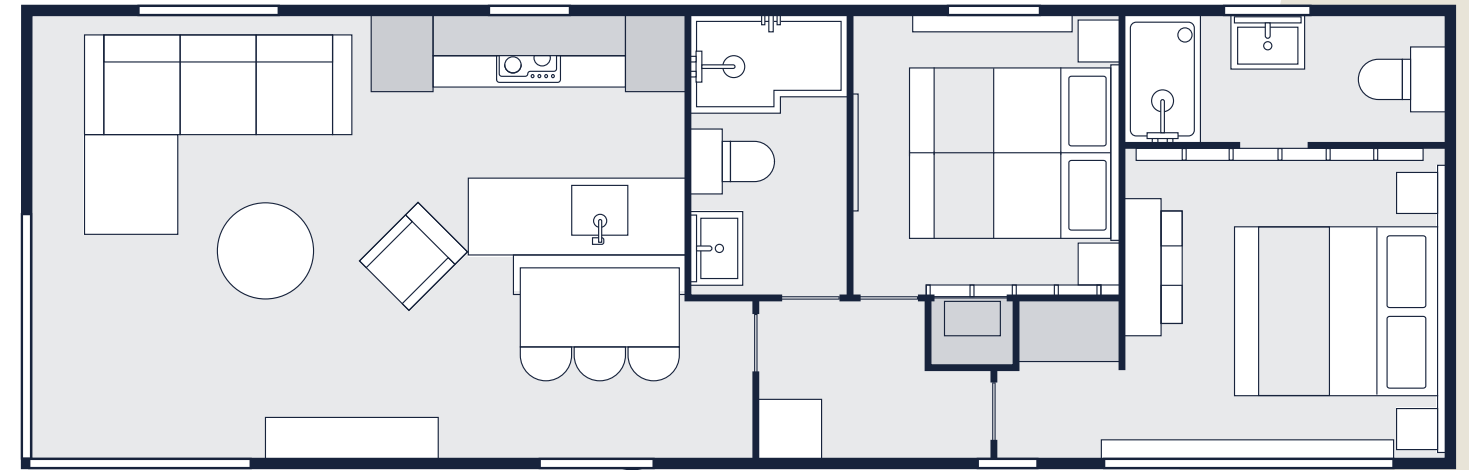

# THE Kahlo

Introducing the Kahlo, our new flagship model for 2024. Experience a truly exceptional getaway like never before, featuring a groundbreaking addition to our collection – the striking mono pitch roof. The Kahlo is the epitome of luxury and style. With exceptional design and a standout exterior, it creates a lasting impression. The spacious interior provides ample storage and comfortable bedrooms, ensuring a tranquil stay. Indulge in the luxury bath with a rainfall shower and enjoy modern amenities such as blackout curtains, USB plugs, and smart TV space.

## Key features:

- A beautiful mono-pitch roof for a striking look on pitch
- Open plan kitchen, dining and living room area
- No compromise on the second guest bedroom, which includes a unique wood feature wall and zip-link bed
- Luxurious master bedroom with en-suite
- Freestanding furniture throughout
- Luxury bath with rainfall shower
- Optional utility room to the hallway
- Optional office to replace guest bedroom

## FLOOR PLANS

Scan to view full specification,  
or visit [victoryleisurehomes.co.uk](http://victoryleisurehomes.co.uk)

The Kahlo is only available in BS3632 residential specification.

1. 44 ft x 14 ft 2 Bedrooms