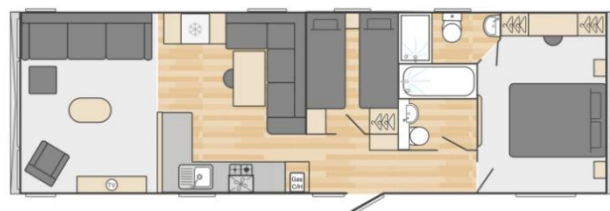

Bedroom in Moselle Scandi.

Bedroom in Moselle Country.

SWIFT
CREATING SMILES FOR LIFE

Kitchen in Moselle Scandi.

Kitchen in Moselle Country.

SWIFT
CREATING SMILES FOR LIFE

Reconfigurable lounge.
TV unit and sofa can be switched

Toronto style Dining and Kitchen in Moselle Scandi.
No Country image available yet.

SWIFT
CREATING SMILES FOR LIFE

MOSELLE 35 X 12 2B

MOSELLE 38 X 12 2B

MOSELLE 42 X 14 2B BS3632

MOSELLE 40 X 12 3B

MOSELLE 40 X 13 2B BS3632