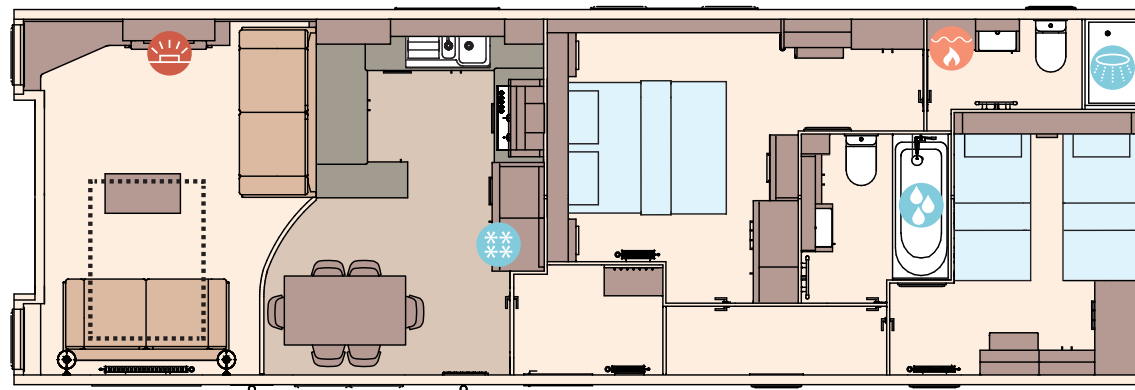

- ✓ Feature fireplace with wooden beam and classic mirror
- ✓ Contemporary radiator in lounge
- ✓ King size bed in master bedroom
- ✓ Lift-up bed in master bedroom
- ✓ TV point in all bedrooms
- ✓ USB sockets in all bedrooms (includes USB sockets on both sides of the main bed)
- ✓ Plain duvet covers and pillowcases
- ✓ Bed throws and scatter cushions on all beds
- ✓ 3' single beds
- ✓ Separate en suite shower and toilet
- ✓ Bathroom extractor fans
- ✓ Shaver socket
- ✓ Coat hooks in all bathrooms and master bedroom
- ✓ Luxury soft-close toilets
- ✓ Bathroom with domestic style bath
- ✓ Architectural external roof panels
- ✓ 9.5ft internally vaulted ceiling

The Westwood Lodge 44ft x 14ft x 2 bedroom

KEY: Fire Water heater Shower Bath Fridge/Freezer Front pull out bed

Residential
specification
BS3632
See Page 83