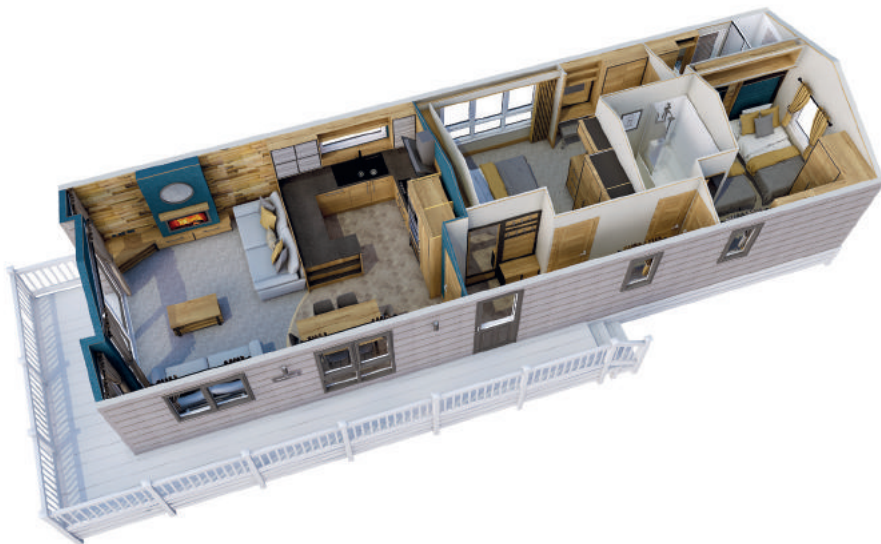

THE WESTWOOD LODGE

There's nothing else quite like it

Style, substance, space, The Westwood's got it all. From striking wood feature walls to statement radiators, its design details break the mould. And with must-haves like a wine cooler and built-in wireless charging, it doesn't skip a beat on the features front either.

Highlights

- The ultimate in holiday homes
- Sumptuous master bedroom with dressing area and en suite shower
- Spacious twin room with 3' beds
- Luxury kitchen
- Built to BS3632 residential specification
- Contemporary styling throughout

- ✓ Feature fireplace with wooden beam and classic mirror
- ✓ Contemporary radiator in lounge
- ✓ King size bed in master bedroom
- ✓ Lift-up bed in master bedroom
- ✓ TV point in all bedrooms
- ✓ USB sockets in all bedrooms (includes USB sockets on both sides of the main bed)
- ✓ Plain duvet covers and pillowcases
- ✓ Bed throws and scatter cushions on all beds
- ✓ 3' single beds
- ✓ Separate en suite shower and toilet
- ✓ Bathroom extractor fans
- ✓ Shaver socket
- ✓ Coat hooks in all bathrooms and master bedroom
- ✓ Luxury soft-close toilets
- ✓ Bathroom with domestic style bath
- ✓ Architectural external roof panels
- ✓ 9.5ft internally vaulted ceiling

Add any of these

- CanExel™ exterior cladding (available in D5 Ridgewood or Ced-R Vue styles)
- Voiles throughout
- Deluxe Bluetooth sound system
- Integrated washing machine
- TV facility in lounge above fireplace in lieu of mirror
- 'Exclusive' pocket sprung mattresses
- Space saver bed for twin room