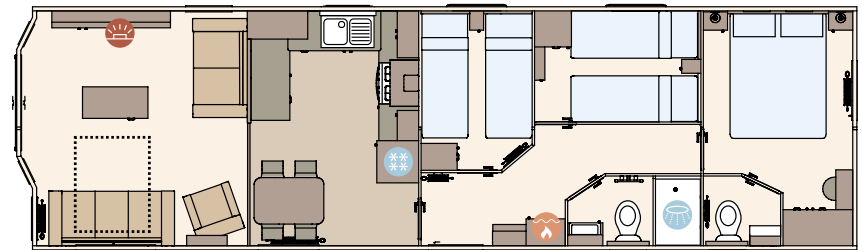

Add any of these

- Pre-galvanised or fully galvanised heavy-duty chassis
- 'Low E' PVCu Thermaglass double glazing
- Winter premium pack
- Winter electric pack
- Patio doors
- Free-standing fridge
- Free-standing or integrated fridge freezer
- Integrated microwave
- 'Exclusive' pocket sprung mattresses
- Bluetooth sound system in lounge
- Scatter cushions in lounge
- Armchair (in matching sofa fabric)
- Voiles throughout
- Plain duvet covers and pillowcases
- Space saver bed for twin room

FACTORY
Approved

For further information and to take an interactive virtual tour of The Roecliffe visit www.abiuk.co.uk

The Roecliffe 37ft x 12ft x 2 bedroom

The Roecliffe 41ft x 12ft x 3 bedroom

The Roecliffe 39ft x 12ft x 2 bedroom