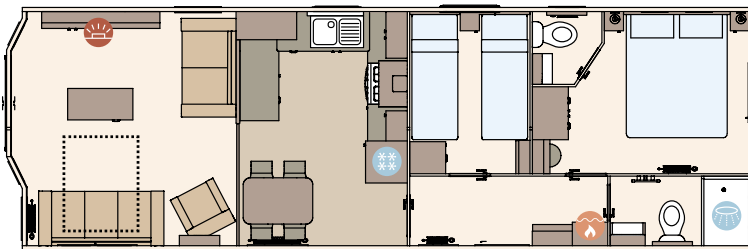

Add any of these

- Pre-galvanised or fully galvanised heavy-duty chassis
- 'Low E' PVCu Thermaglass double glazing
- Winter premium pack
- Winter electric pack
- Patio doors
- Free-standing fridge
- Free-standing or integrated fridge freezer
- Integrated microwave
- 'Exclusive' pocket sprung mattresses
- Bluetooth sound system in lounge
- Scatter cushions in lounge
- Armchair (in matching sofa fabric)
- Voiles throughout
- Plain duvet covers and pillowcases
- Space saver bed for twin room

FACTORY
Approved

For further information and to take an interactive virtual tour of The Roecliffe visit www.abiuk.co.uk

The Roecliffe 37ft x 12ft x 2 bedroom

The Roecliffe 41ft x 12ft x 3 bedroom

The Roecliffe 39ft x 12ft x 2 bedroom