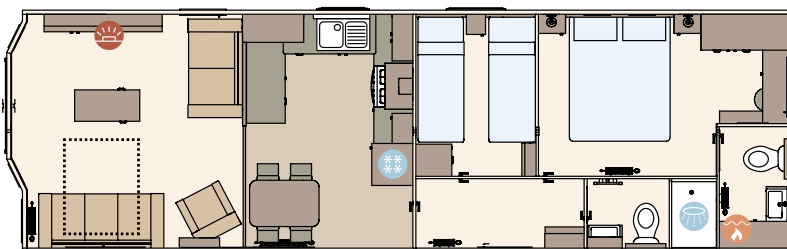

FACTORY
Approved

For further information and to take an interactive virtual tour of The Roecliffe visit www.abiuk.co.uk

The Roecliffe 37ft x 12ft x 2 bedroom

The Roecliffe 41ft x 12ft x 3 bedroom

The Roecliffe 39ft x 12ft x 2 bedroom

- KEY:
- Fire
 - Water heater
 - Shower
 - Fridge/Freezer
 - Front pull out bed

OPTIONAL
WINTER
PACKS
See Page 83